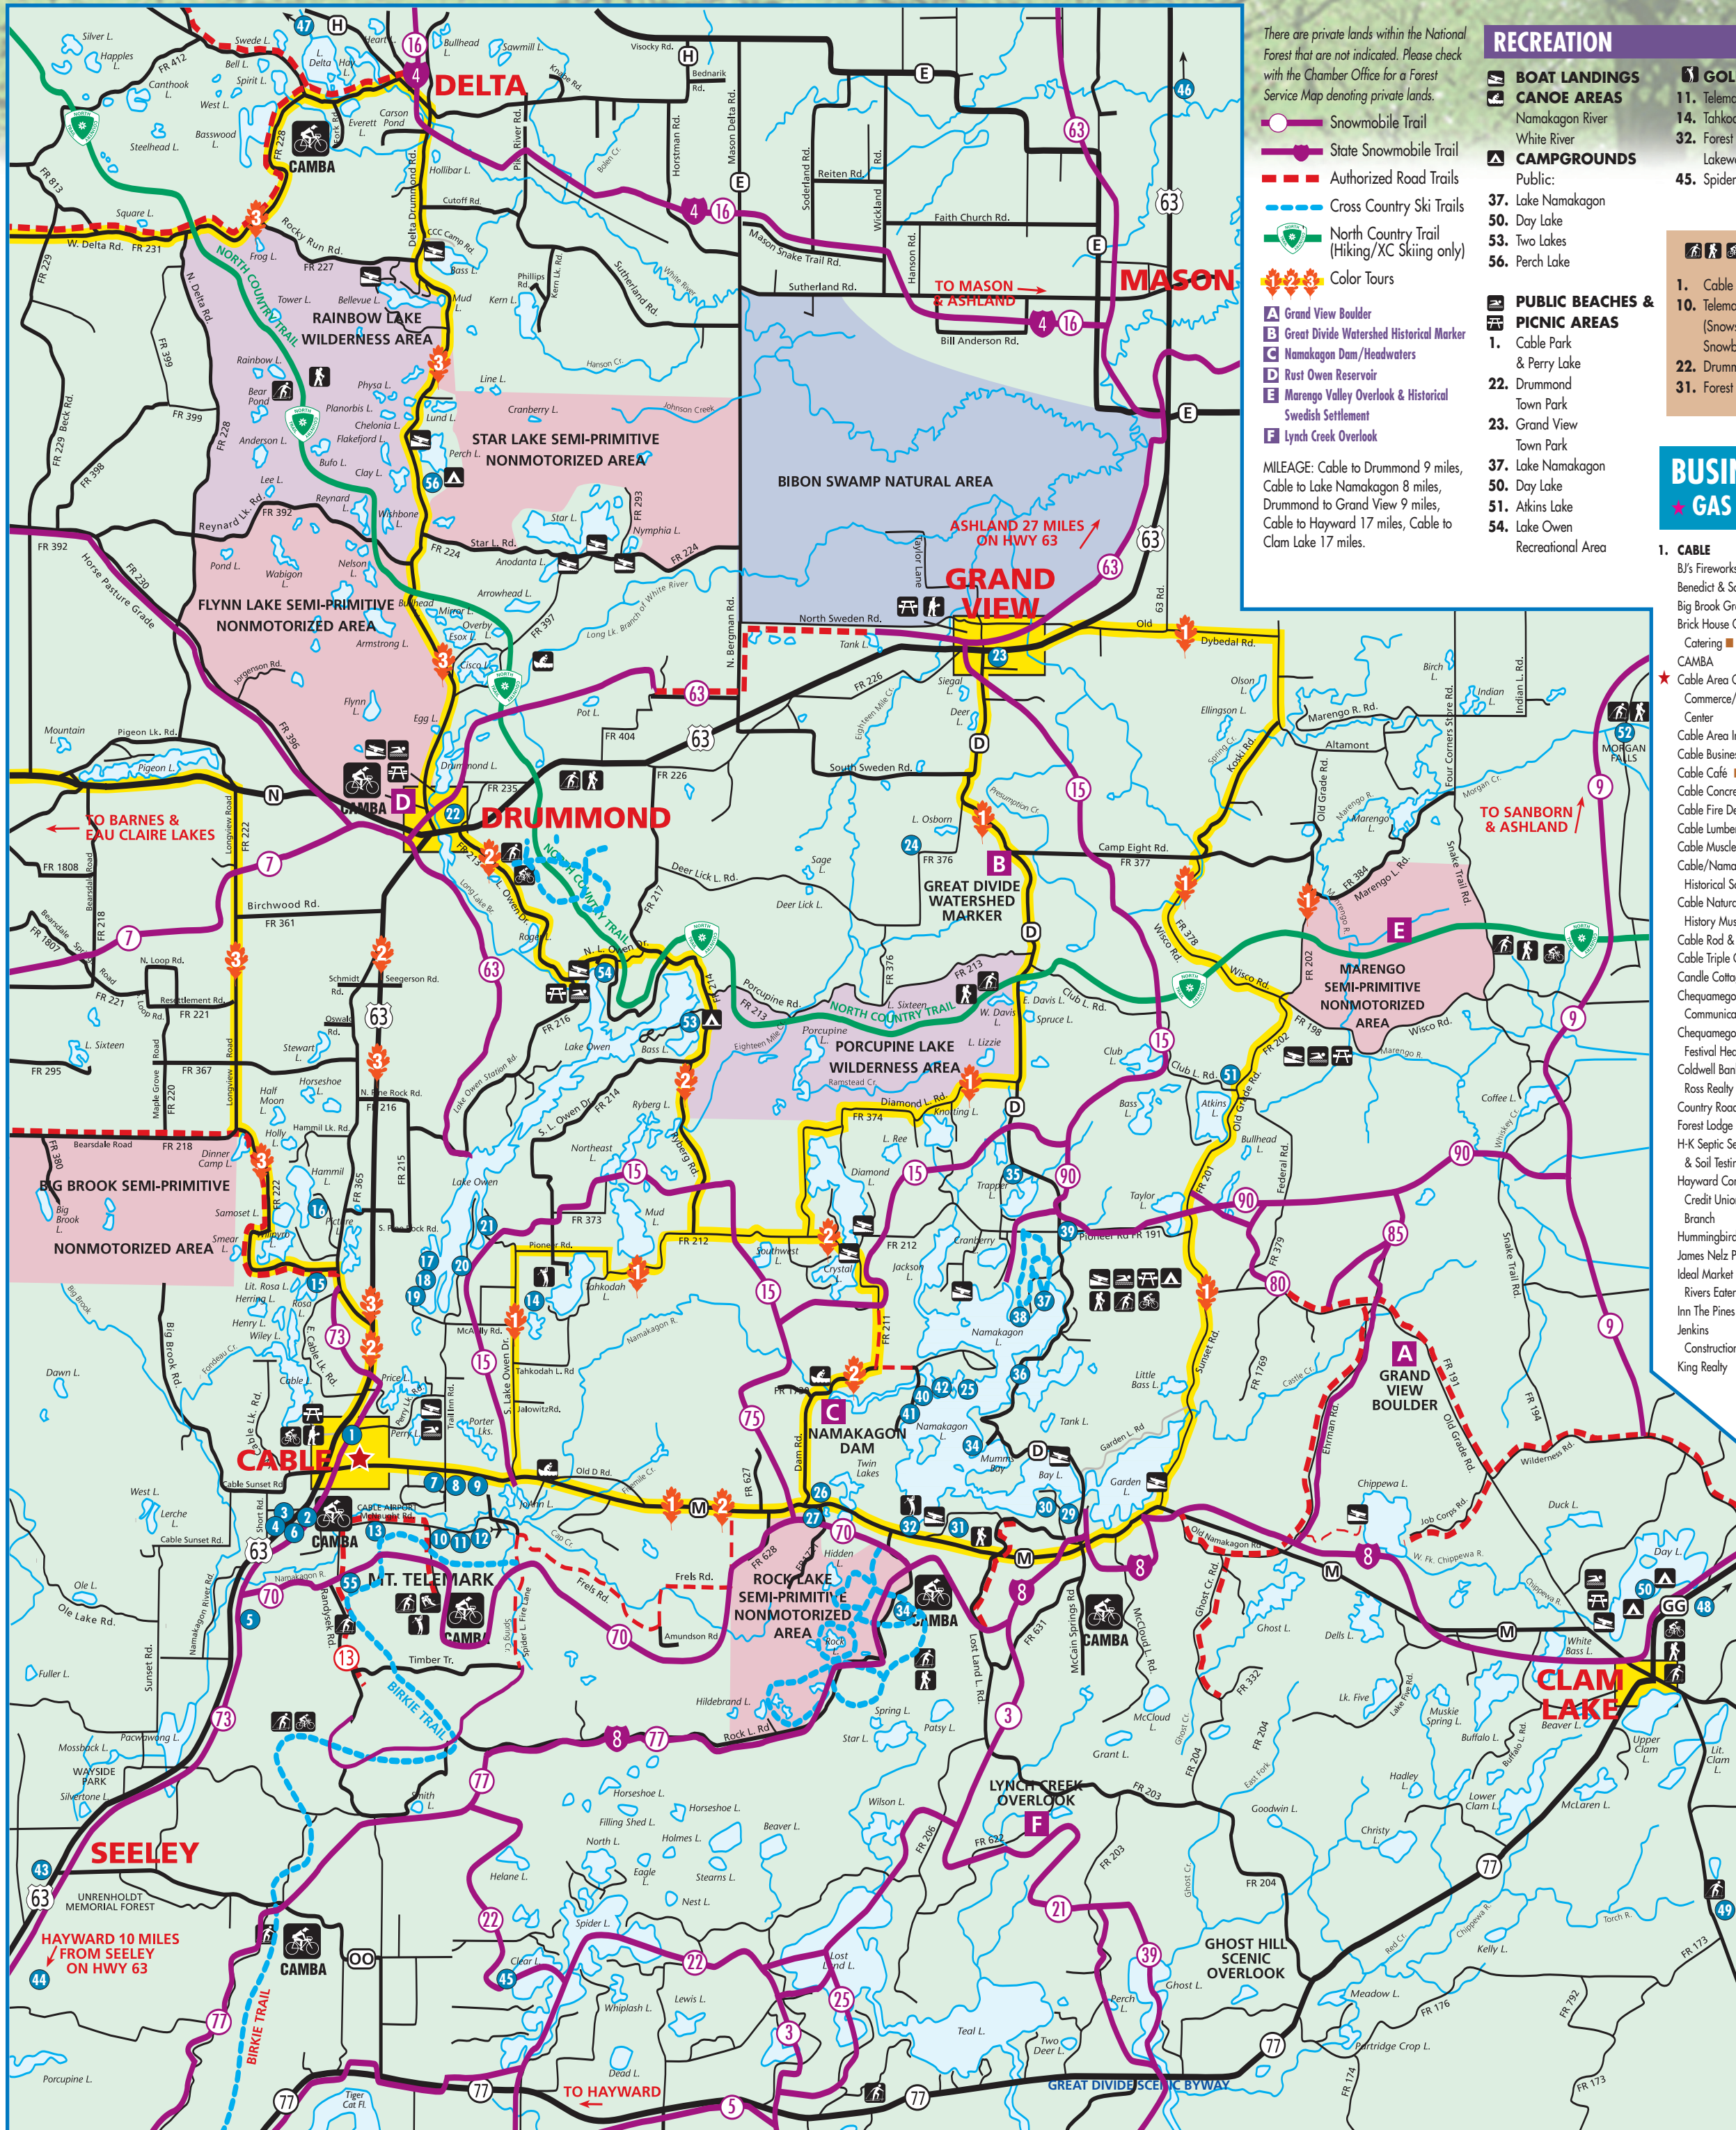

CABLE AREA RECREATION MAP

CABLE • DRUMMOND • GRAND VIEW • NAMAKAGON

cable4fun.com • 1.800.533.7454

There are private lands within the National Forest that are not indicated. Please check with the Chamber Office for a Forest Service Map denoting private lands.

- Snowmobile Trail
- State Snowmobile Trail
- Authorized Road Trails
- Cross Country Ski Trails
- North Country Trail (Hiking/XC Skiing only)
- Color Tours
- Grand View Boulder
- Great Divide Watershed Historical Marker
- Namakagon Dam/Headwaters
- Rust Owen Reservoir
- Marengo Valley Overlook & Historical Swedish Settlement
- Lynch Creek Overlook

MILEAGE: Cable to Drummond 9 miles, Cable to Lake Namakagon 8 miles, Drummond to Grand View 9 miles, Cable to Hayward 17 miles, Cable to Clam Lake 17 miles.

RECREATION

- **BOAT LANDINGS**
- **CANOE AREAS**
- **CAMPGROUNDS**
- **PUBLIC BEACHES & PICNIC AREAS**
- **GOLF COURSES**
- **PUBLIC TENNIS COURTS**
- **XC SKI/HIKING & MOUNTAIN BIKE TRAILS**

- **BOAT LANDINGS**
- **CANOE AREAS**
- **CAMPGROUNDS**
- **PUBLIC BEACHES & PICNIC AREAS**
- **GOLF COURSES**
- **PUBLIC TENNIS COURTS**
- **XC SKI/HIKING & MOUNTAIN BIKE TRAILS**

BUSINESSES ON THE MAP

● GAS ● FOOD ● BAIT

- **1. CABLE**
- **2. DRUMMOND**
- **3. GRAND VIEW**
- **4. NAMAKAGON**
- **5. CLAM LAKE**
- **6. MASON**
- **7. SEELEY**
- **8. HAYWARD**
- **9. ASHLAND, BAYFIELD, MASON, WASHBURN**
- **10. IRON RIVER**
- **11. LAKE OWEN**
- **12. LAKE NAMAKAGON**
- **13. LAKE NAMAKAGON**
- **14. LAKE NAMAKAGON**
- **15. LAKE NAMAKAGON**
- **16. LAKE NAMAKAGON**
- **17. LAKE NAMAKAGON**
- **18. LAKE NAMAKAGON**
- **19. LAKE NAMAKAGON**
- **20. LAKE NAMAKAGON**
- **21. LAKE NAMAKAGON**
- **22. LAKE NAMAKAGON**
- **23. LAKE NAMAKAGON**
- **24. LAKE NAMAKAGON**
- **25. LAKE NAMAKAGON**
- **26. LAKE NAMAKAGON**
- **27. LAKE NAMAKAGON**
- **28. LAKE NAMAKAGON**
- **29. LAKE NAMAKAGON**
- **30. LAKE NAMAKAGON**
- **31. LAKE NAMAKAGON**
- **32. LAKE NAMAKAGON**
- **33. LAKE NAMAKAGON**
- **34. LAKE NAMAKAGON**
- **35. LAKE NAMAKAGON**
- **36. LAKE NAMAKAGON**
- **37. LAKE NAMAKAGON**
- **38. LAKE NAMAKAGON**
- **39. LAKE NAMAKAGON**
- **40. LAKE NAMAKAGON**
- **41. LAKE NAMAKAGON**
- **42. LAKE NAMAKAGON**
- **43. LAKE NAMAKAGON**
- **44. LAKE NAMAKAGON**
- **45. LAKE NAMAKAGON**
- **46. LAKE NAMAKAGON**
- **47. LAKE NAMAKAGON**
- **48. LAKE NAMAKAGON**
- **49. LAKE NAMAKAGON**
- **50. LAKE NAMAKAGON**
- **51. LAKE NAMAKAGON**
- **52. LAKE NAMAKAGON**
- **53. LAKE NAMAKAGON**
- **54. LAKE NAMAKAGON**
- **55. LAKE NAMAKAGON**